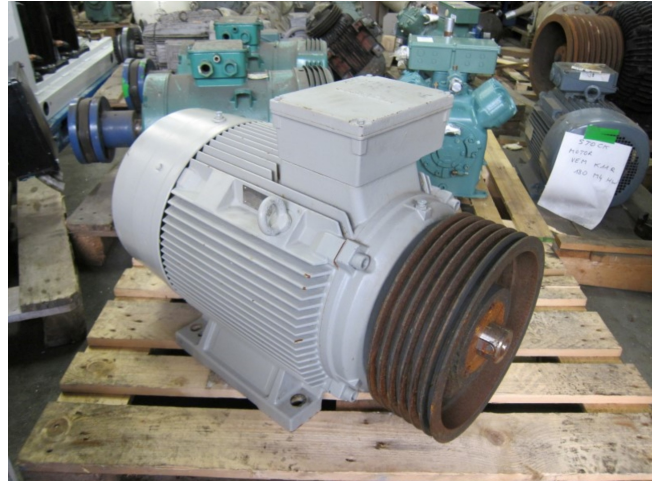

Rotor 5RN225M04A8

Specifications

Marke	Rotor
Art	5RN225M04A8
kW	55
RPM	1475
50 Hz / 60 Hz	50 and 60 Hz
Remarks	Pulley Ø 360mm
Stock	1

Description

Used Rotor 5RN225M04A8

Used electro motor build by Rotor type 5RN225M04A8 with 55kW and 1475RPM at 50Hz, 63kW and 1775RPM at 60Hz.